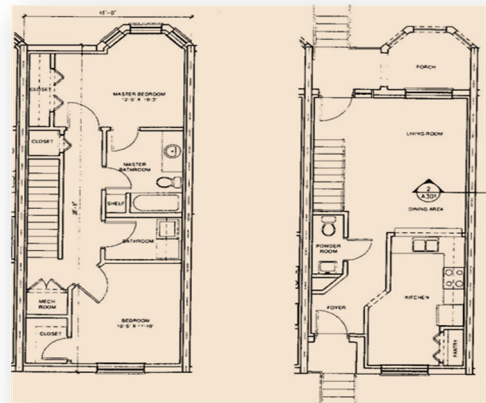

KING STONE TOWNHOMES

1720 Martin Luther King Jr. Way
Sarasota, FL 34234

NORTH ELEVATION

One Bedroom

Two Bedroom

Features

- *Spacious 1, 2 & 3 Bedrooms*
- *Convenient Location*
- *Washer Dryer Hook-ups*
- *Townhome Style Apartments*
- *Water and Sewer Included*
- *Affordable Rates***
- *Accessible Units*