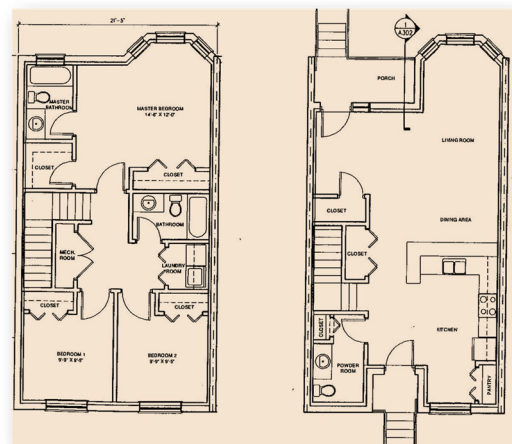

Three Bedroom

**NOT CURRENTLY
ACCEPTING APPLICATIONS**