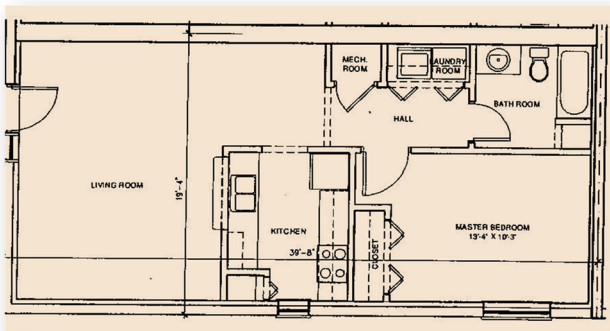

KING STONE TOWNHOMES

1720 Martin Luther King Jr. Way
Sarasota, FL 34234

NORTH ELEVATION

One Bedroom

Two Bedroom

Features

- *Spacious 1, 2 & 3 Bedrooms*
- *Convenient Location*
- *Washer Dryer Hook-ups*
- *Townhome Style Apartments*
- *Water and Sewer Included*
- *Affordable Rates***
- *Accessible Units*